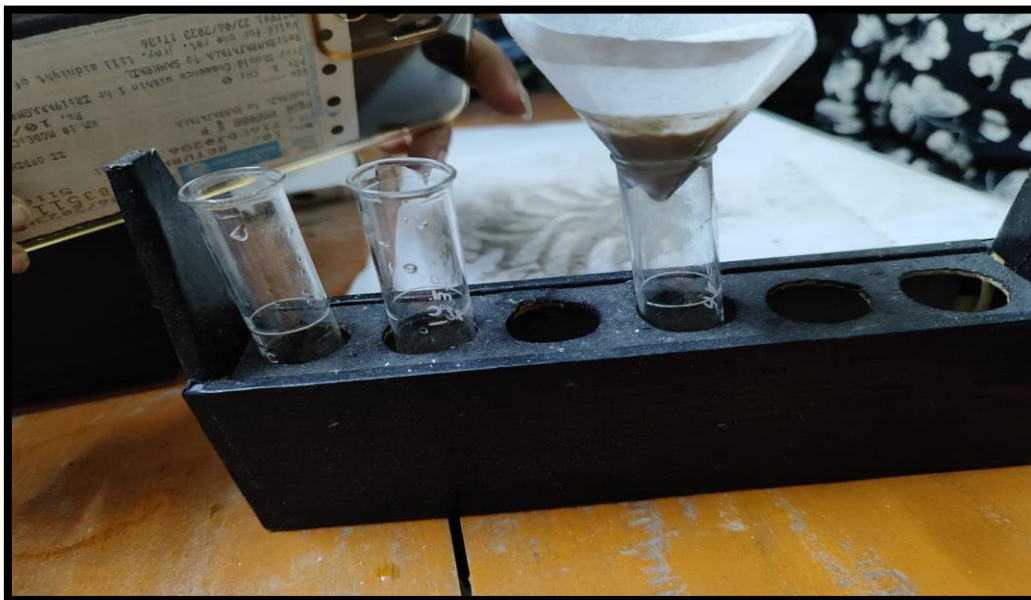

PHYSIOLOGY LAB (2)

GEOGRAPHY LAB (1)

Kana S
Principal
Kishore Bharati Bhagini
Nivedita College (Co-Ed.)