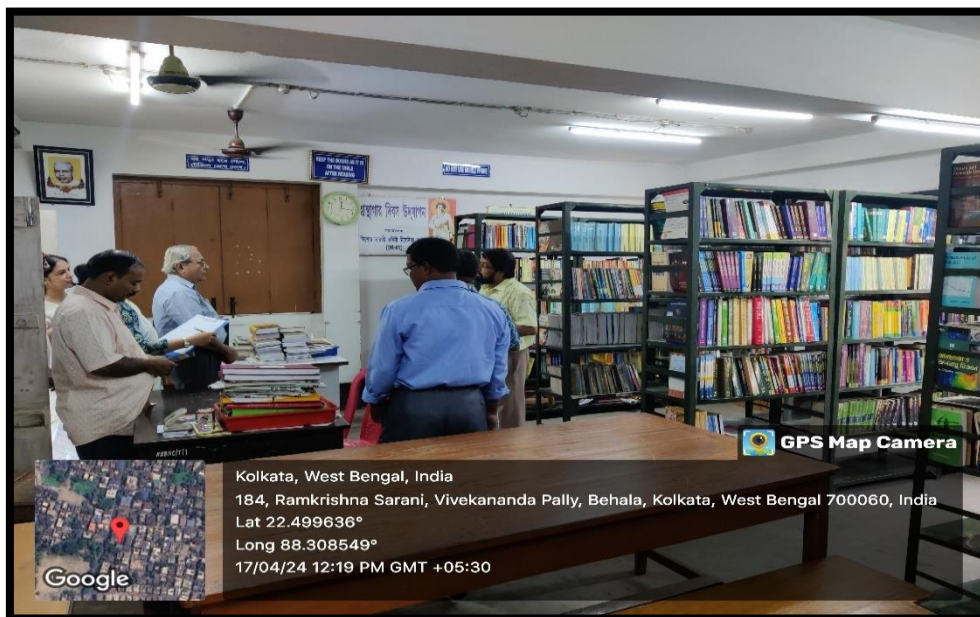

7. Photos of Library

Kana S
Principal
Kishore Bharati Bhagini
Nivedita College (Co-Ed.)