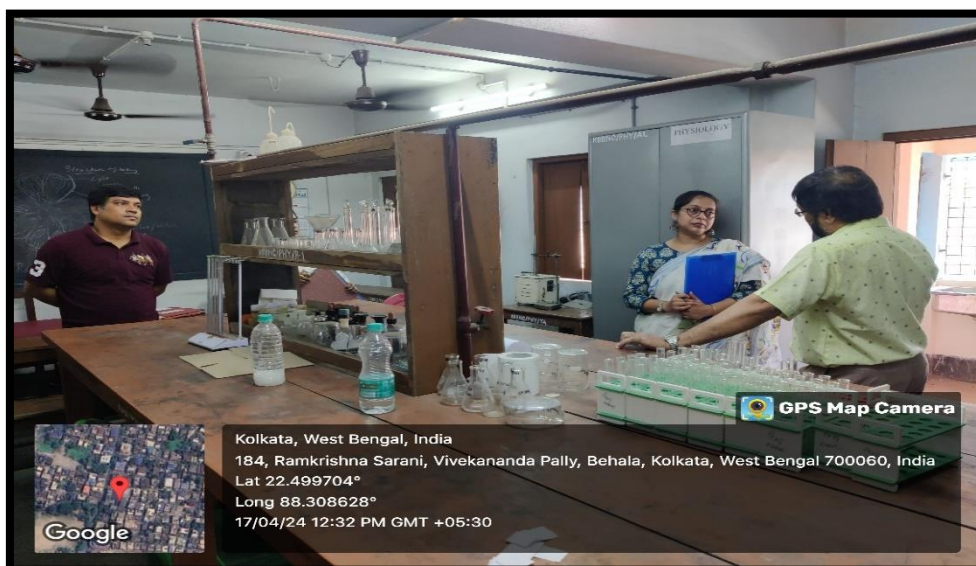

PHYSIOLOGY LAB (1)

Kana S
Principal
Kishore Bharati Bhagini
Nivedita College (Co-Ed.)