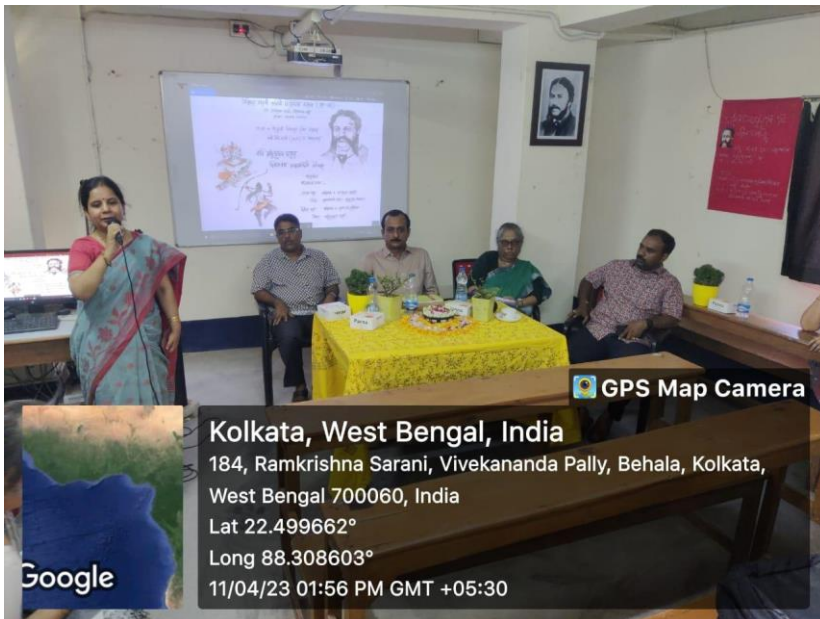

Kolkata, West Bengal, India
184, Ramkrishna Sarani, Vivekananda Pally, Behala, Kolkata,
West Bengal 700060, India
Lat 22.499662°
Long 88.308603°
11/04/23 01:56 PM GMT +05:30

Google

Kama S
Principal
Kishore Bharati Bhagini
Nivedita College (Co-Ed.)